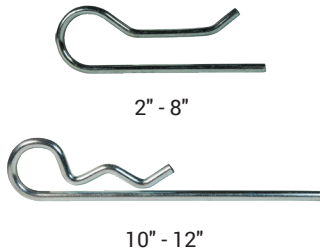

**Type B**

**Female Plugs**

**Feature**

- Supplied with gasket

Size	Galvanized Steel Part #
2"	FP3082
3"	FP3083
4"	FP3084
6"	FP3086
8"	FP3088
10"	FP30810
12"	FP30812

**Lever Rings**

G

Size	Galvanized Steel Part #
2"	LR3042
3"	LR3043
4"	LR3044
6"	LR3046
8"	LR3048
10"	LR30410
12"	LR30412

**Lever Assist Bar**

Size	Description	Galvanized Steel Part #
10" and 12"	lever assist bar for type B fittings	ACB304

**Gaskets**

Size	Rubber Part #	EPDM Part #
2"	RG3052	RG3062
3"	RG3053	RG3063
4"	RG3054	RG3064
6"	RG3056	RG3066
8"	RG3058	RG3068
10"	RG30510	RG30610
12"	RG30512	RG30612

**Quick Connect Safety Clips**

Size	Galvanized Steel Part #
2"	SP59
3"	SP76
4"	SP89
6"	SP159
8"	SP159
10"	SP390
12"	SP390