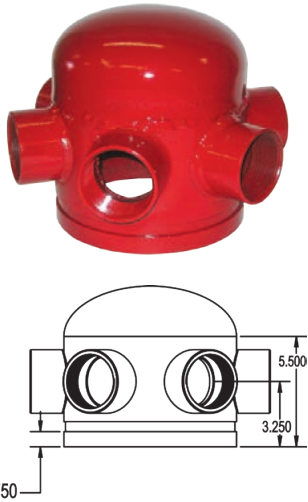

## Pump Test Headers

**Features:**

- available connections: grooved, flanged and threaded
- certified D1, G1, G6
- other sizes, configurations available, consult Dixon™ for information

End Connection	End Size	# of Outlets	Pump Size Maximum GPM	Part #	Price	Wt. Lbs.
150# flanged	3"	1	300	<b>HVF0301-25</b>	<b>\$454.35</b>	15.0
150# flanged	4"	2	500	<b>HVF0402-25</b>	<b>749.15</b>	20.8
150# flanged	6"	3	750	<b>HVF0603-25</b>	<b>1126.80</b>	34.9
150# flanged	6"	4	1000	<b>HVF0604-25</b>	<b>1263.50</b>	35.9
150# flanged	6"	6	1000	<b>HVF0606-25</b>	<b>1537.05</b>	37.9
150# flanged	8"	6	2000	<b>HVF0806-25</b>	<b>1966.25</b>	57.8
grooved	6"	3	750	<b>HVG0603-25</b>	<b>808.15</b>	18.6
grooved	6"	4	1000	<b>HVG0604-25</b>	<b>945.00</b>	19.6
grooved	8"	3	750	<b>HVG0803-25</b>	<b>1008.30</b>	28.0
grooved	8"	6	2000	<b>HVG0806-25</b>	<b>1453.80</b>	30.9

## Wall Plate for Double Clapper Siamese Assemblies

**Features:**

- finishes: -P polished, -C polished chrome plated
- 4-hole and 6-hole wall plates available, consult Dixon™ for information

Hole Size	Branding	Brass Part #	Price
3 3/8"	AutoSprinkler	<b>WP2HAS-P</b>	<b>\$240.90</b>
	AutoSprinkler	<b>WP2HAS-C</b>	<b>287.15</b>
3 3/8"	StandPipe	<b>WP2HSP-P</b>	<b>240.90</b>
	StandPipe	<b>WP2HSP-C</b>	<b>287.15</b>
3 3/8"	AutoSprinkler StandPipe Combo	<b>WP2H-ASSP-P</b>	<b>240.90</b>
	AutoSprinkler StandPipe Combo	<b>WP2H-ASSP-C</b>	<b>287.15</b>
3 3/8"	Hydrant	<b>WP2H-HY-P</b>	<b>240.95</b>
	Hydrant	<b>WP2H-HY-C</b>	<b>287.15</b>
3 3/8"	PumpTest	<b>WP2H-PT-P</b>	<b>240.90</b>
	PumpTest	<b>WP2H-PT-C</b>	<b>287.15</b>

**Dimensions**

Hole Size	A	B	C	D
3-3/8"	14"	8"	7 5/8"	4-15/16"