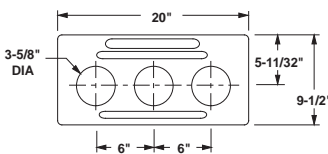

## Pump Test Headers

**Features:**

- available connections: grooved, flanged and threaded
- certified D1, G1, G6
- other sizes, configurations available, consult Dixon™ for information

End Connection	End Size	# of Outlets	Pump Size Maximum GPM	Part #	Price	Wt. Lbs.
150# flanged	3"	1	300	<b>HVF0301-25</b>	<b>\$454.35</b>	15.0
150# flanged	4"	2	500	<b>HVF0402-25</b>	<b>749.15</b>	20.8
150# flanged	6"	3	750	<b>HVF0603-25</b>	<b>1126.80</b>	34.9
150# flanged	6"	4	1000	<b>HVF0604-25</b>	<b>1263.50</b>	35.9
150# flanged	6"	6	1000	<b>HVF0606-25</b>	<b>1537.05</b>	37.9
150# flanged	8"	6	2000	<b>HVF0806-25</b>	<b>1966.25</b>	57.8
grooved	6"	3	750	<b>HVG0603-25</b>	<b>808.15</b>	18.6
grooved	6"	4	1000	<b>HVG0604-25</b>	<b>945.00</b>	19.6
grooved	8"	3	750	<b>HVG0803-25</b>	<b>1008.30</b>	28.0
grooved	8"	6	2000	<b>HVG0806-25</b>	<b>1453.80</b>	30.9

**Dimensions**

Hole Size	A	B	C	D
3-3/8"	14"	8"	7 5/8"	4-15/16"

## Wall Plate for Concealed Three Way Bodies

**Features:**

- finishes: -P polished, -C polished chrome plated
- 4-hole and 6-hole wall plates available, consult Dixon™ for information

Hole Size	Positioned	Branding	Brass Part #	Price
3 5/8"	Horizontal	AutoSprinkler	<b>WP3HAS-P</b>	<b>\$377.30</b>
	Horizontal	AutoSprinkler	<b>WP3HAS-C</b>	<b>446.10</b>
3 5/8"	Horizontal	StandPipe	<b>WP3HSP-P</b>	<b>377.30</b>
	Horizontal	StandPipe	<b>WP3HSP-C</b>	<b>446.10</b>
3 5/8"	Horizontal	PumpTest	<b>WP3HH-PT-P</b>	<b>377.30</b>
	Horizontal	AutoSprinkler StandPipe Combo	<b>WP3HH-ASSP-C</b>	<b>446.10</b>
3 5/8"	Vertical	AutoSprinkler StandPipe Combo	<b>WP3HV-ASSP-P</b>	<b>377.30</b>
	Horizontal	PumpTest	<b>WP3HH-PT-C</b>	<b>446.10</b>
3 5/8"	Vertical	PumpTest	<b>WP3HV-PT-P</b>	<b>377.30</b>
	Vertical	PumpTest	<b>WP3HV-PT-C</b>	<b>No Match!</b>