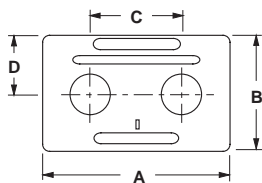

## Pump Test Headers

**Features:**

- available connections: grooved, flanged and threaded
- certified D1, G1, G6
- other sizes, configurations available, consult Dixon™ for information

End Connection	End Size	# of Outlets	Pump Size Maximum GPM	Part #	Price	Wt. Lbs.
150# flanged	3"	1	300	<b>HVF0301-25</b>	<b>\$454.35</b>	15.0
150# flanged	4"	2	500	<b>HVF0402-25</b>	<b>749.15</b>	20.8
150# flanged	6"	3	750	<b>HVF0603-25</b>	<b>1126.80</b>	34.9
150# flanged	6"	4	1000	<b>HVF0604-25</b>	<b>1263.50</b>	35.9
150# flanged	6"	6	1000	<b>HVF0606-25</b>	<b>1537.05</b>	37.9
150# flanged	8"	6	2000	<b>HVF0806-25</b>	<b>1966.25</b>	57.8
grooved	6"	3	750	<b>HVG0603-25</b>	<b>808.15</b>	18.6
grooved	6"	4	1000	<b>HVG0604-25</b>	<b>945.00</b>	19.6
grooved	8"	3	750	<b>HVG0803-25</b>	<b>1008.30</b>	28.0
grooved	8"	6	2000	<b>HVG0806-25</b>	<b>1453.80</b>	30.9

## Wall Plate for Double Clapper Siamese Assemblies

**Features:**

- finishes: -P polished, -C polished chrome plated
- 4-hole and 6-hole wall plates available, consult Dixon™ for information

Hole Size	Branding	Brass Part #	Price
3 3/8"	AutoSprinkler	<b>WP2HAS-P</b>	<b>\$240.90</b>
	AutoSprinkler	<b>WP2HAS-C</b>	<b>287.15</b>
3 3/8"	StandPipe	<b>WP2HSP-P</b>	<b>240.90</b>
	StandPipe	<b>WP2HSP-C</b>	<b>287.15</b>
3 3/8"	AutoSprinkler StandPipe Combo	<b>WP2H-ASSP-P</b>	<b>240.90</b>
	AutoSprinkler StandPipe Combo	<b>WP2H-ASSP-C</b>	<b>287.15</b>
3 3/8"	Hydrant	<b>WP2H-HY-P</b>	<b>240.95</b>
	Hydrant	<b>WP2H-HY-C</b>	<b>287.15</b>
3 3/8"	PumpTest	<b>WP2H-PT-P</b>	<b>240.90</b>
	PumpTest	<b>WP2H-PT-C</b>	<b>287.15</b>

**Dimensions**

Hole Size	A	B	C	D
3-3/8"	14"	8"	7 5/8"	4-15/16"