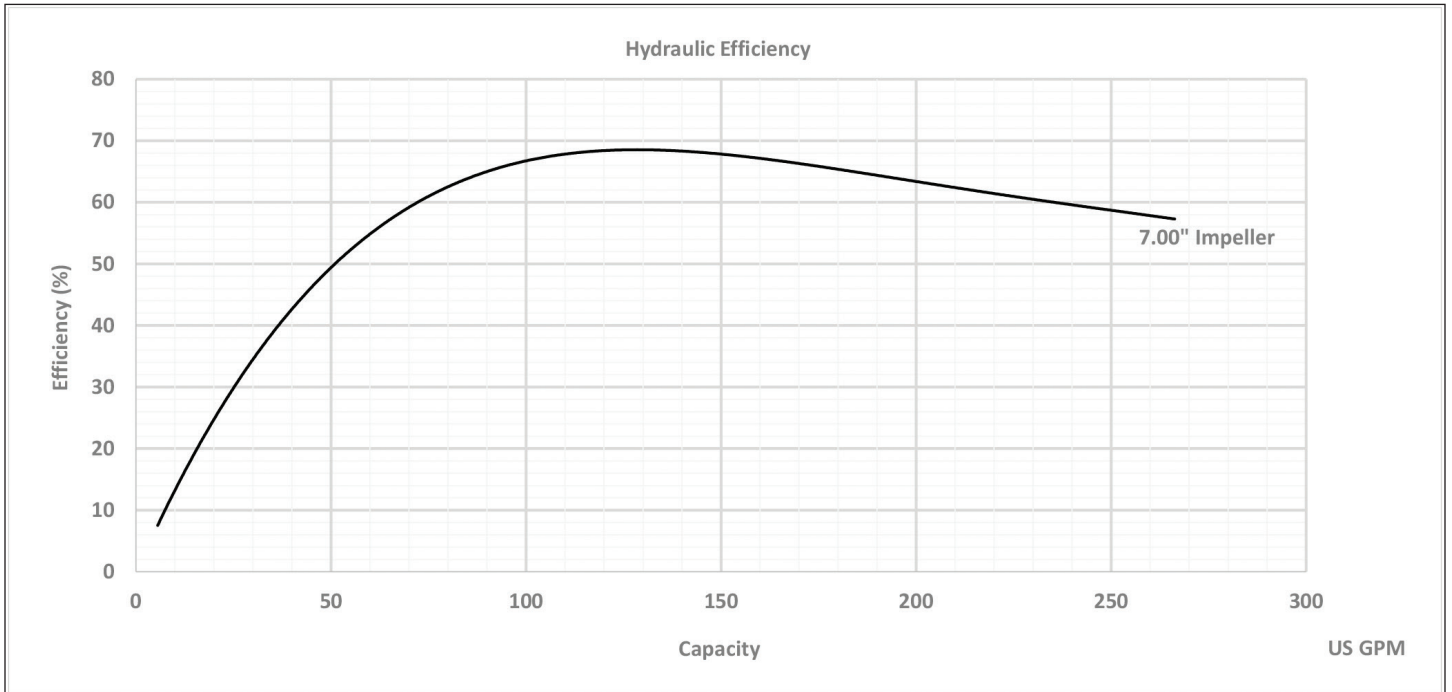

# ExD-Series Centrifugal Pump Efficiency Curve

## Model: ExD 200-210 [3500 RPM]